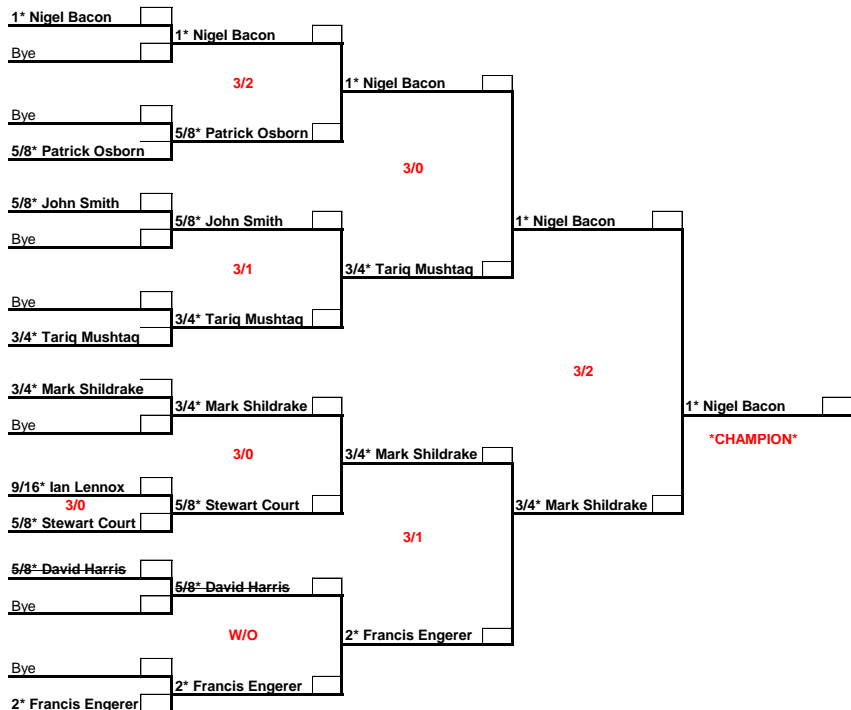

2018 ESSEX CLOSED SQUASH CHAMPIONSHIP

19TH - 21ST JANUARY 2018 AT CLUB KINGSWOOD, BASILDON

TOTAL ENTRIES: 19

MEN'S O35 1ST = PRIZE 2ND = PRIZE PLATE WINNER = PRIZE

MEN'S O35 PLATE DRAW PLATE WINNER = PRIZE

2018 ESSEX CLOSED SQUASH CHAMPIONSHIPS  HOSTED BY

19TH - 21ST JANUARY 2018 AT CLUB KINGSWOOD, BASILDON

TOTAL ENTRIES: 7

**MEN'S O50 1ST = PRIZE 2ND = PRIZE PLATE WINNER = PRIZE**

**MEN'S O50 PLATE DRAW PLATE WINNER = PRIZE**

**MEN'S O55 1ST = PRIZE 2ND = PRIZE PLATE WINNER = PRIZE**

**MEN'S O55 PLATE DRAW PLATE WINNER = PRIZE**

# 2018 ESSEX CLOSED SQUASH CHAMPIONSHIPS HOSTED BY

19TH - 21ST JANUARY 2018 AT CLUB KINGSWOOD, BASILDON

TOTAL ENTRIES: 6