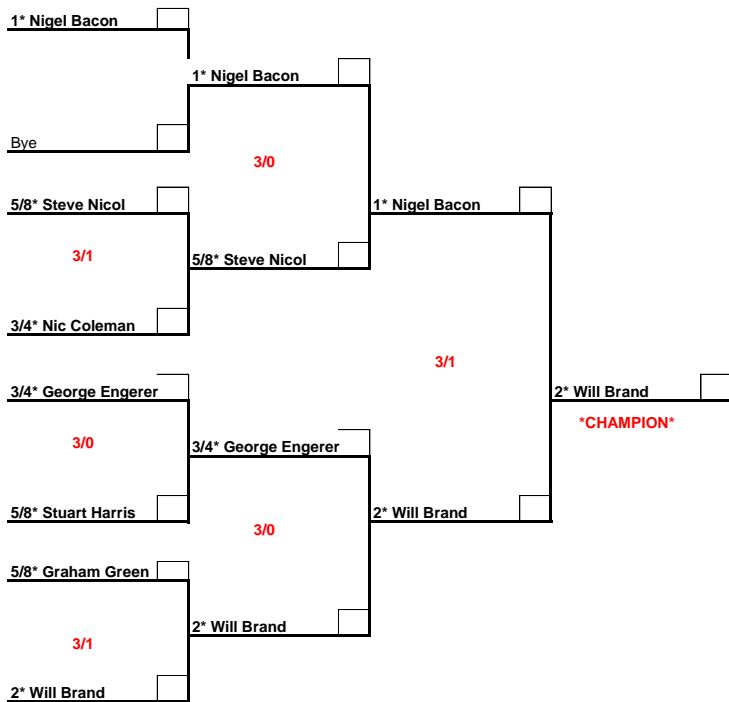

**RUNNING ORDER** \*ALL MATCHES TO BE PLAYED ON SATURDAY 20TH JANUARY 2018

- Round 1:**      1\* Kerry Munn V 3/4\* Vicky te Velde                      3-0  
                    2\* Georgia Macaile V 3/4\* Zoe Engerer
- Round 2:**      1\* Kerry Munn V 3/4\* Zoe Engerer                              3-0  
                    2\* Georgia Macaile V 3/4\* Vicky te Velde
- Round 3:**      1\* Kerry Munn V 2\* Georgia Macaile  
                    3/4\* Zoe Engerer V 3/4\* Vicky te Velde                      3-1

2018 ESSEX CLOSED SQUASH CHAMPIONSHIP

19TH - 21ST JANUARY 2018 AT CLUB KINGSWOOD, BASILDON

TOTAL ENTRIES: 19

MEN'S O35 1ST = PRIZE 2ND = PRIZE PLATE WINNER = PRIZE

MEN'S O35 PLATE DRAW PLATE WINNER = PRIZE

2018 ESSEX CLOSED SQUASH CHAMPIONSHIPS  HOSTED BY

19TH - 21ST JANUARY 2018 AT CLUB KINGSWOOD, BASILDON

TOTAL ENTRIES: 7

**MEN'S O50 1ST = PRIZE 2ND = PRIZE PLATE WINNER = PRIZE**

**MEN'S O50 PLATE DRAW PLATE WINNER = PRIZE**

**MEN'S O55 1ST = PRIZE 2ND = PRIZE PLATE WINNER = PRIZE**

**MEN'S O55 PLATE DRAW PLATE WINNER = PRIZE**