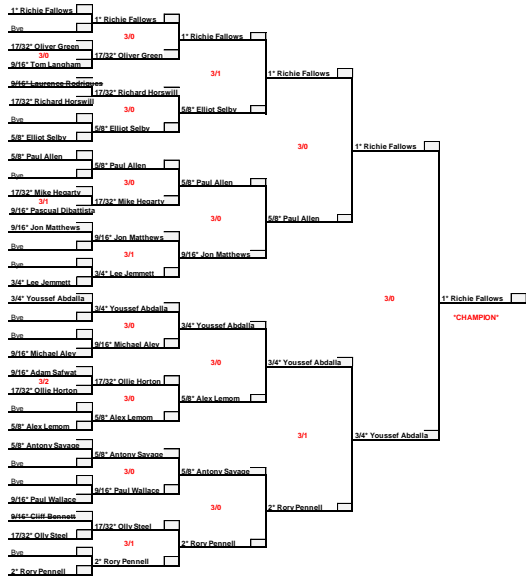

2018 ESSEX CLOSED SQUASH CHAMPIONSHIPS

TOTAL ENTRIES: 21

MEN'S A 1ST = £600 2ND = £300 3RD = £150 4TH = £100 PLATE WINNER = PRIZE

1st Richie Fallows

CHAMPION

MEN'S A PLATE DRAW PLATE WINNER = PRIZE