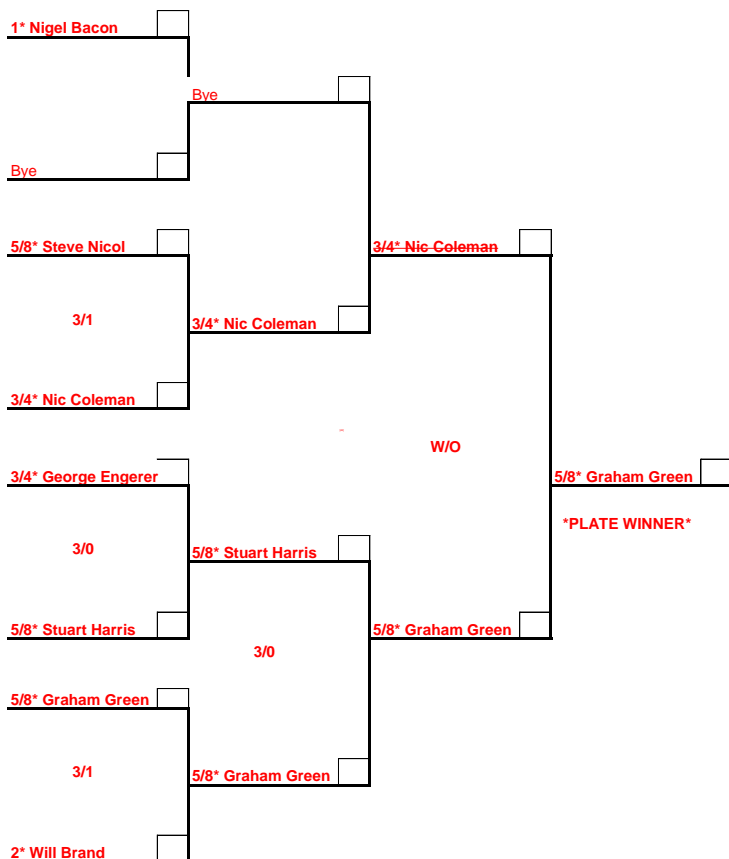

2018 ESSEX CLOSED SQUASH CHAMPIONSHIP

19TH - 21ST JANUARY 2018 AT CLUB KINGSWOOD, BASILDON

TOTAL ENTRIES: 19

MEN'S O35 1ST = PRIZE 2ND = PRIZE PLATE WINNER = PRIZE

MEN'S O35 PLATE DRAW PLATE WINNER = PRIZE

2018 ESSEX CLOSED SQUASH CHAMPIONSHIPS  HOSTED BY

19TH - 21ST JANUARY 2018 AT CLUB KINGSWOOD, BASILDON

TOTAL ENTRIES: 7

**MEN'S O50 1ST = PRIZE 2ND = PRIZE PLATE WINNER = PRIZE**

**MEN'S O50 PLATE DRAW PLATE WINNER = PRIZE**

**MEN'S O55 1ST = PRIZE 2ND = PRIZE PLATE WINNER = PRIZE**

**MEN'S O55 PLATE DRAW PLATE WINNER = PRIZE**

# 2018 ESSEX CLOSED SQUASH CHAMPIONSHIPS HOSTED BY

19TH - 21ST JANUARY 2018 AT CLUB KINGSWOOD, BASILDON

TOTAL ENTRIES: 6