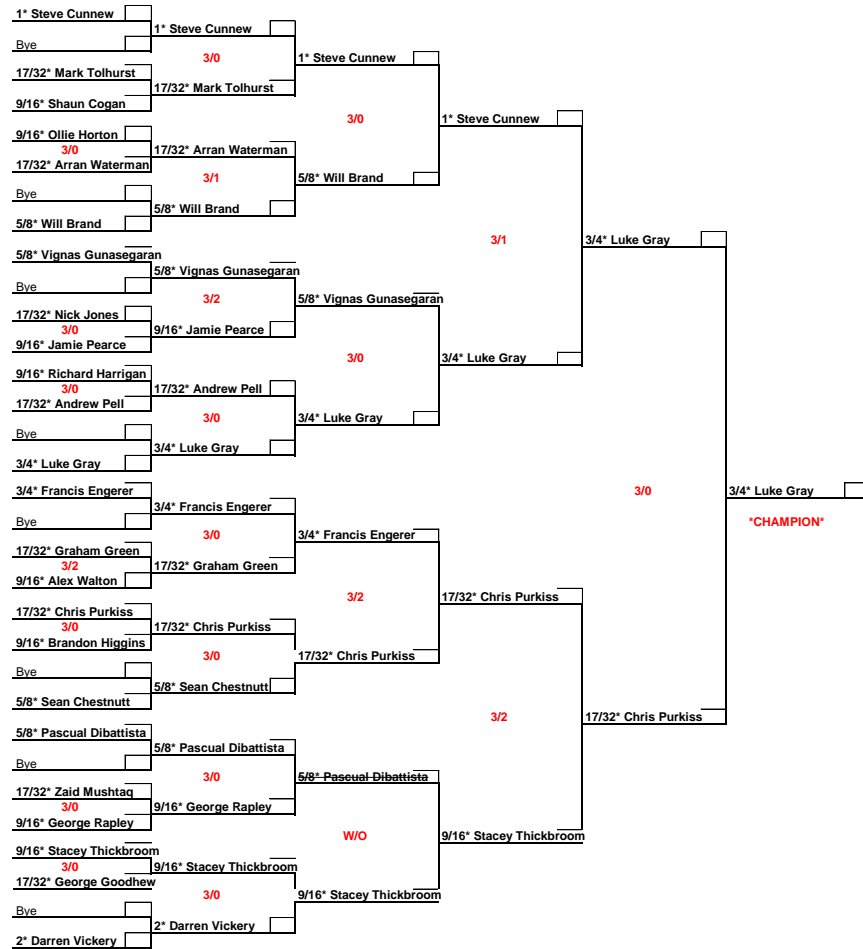

# D SQUASH CHAMPIONSHIPS

HOSTED BY

19TH - 21ST JANUARY 2018 AT CLUB KINGSWOOD, BASILDON

TOTAL ENTRIES: 24

## MEN'S B 1ST = PRIZE 2ND = PRIZE PLATE WINNER = PRIZE

## MEN'S B PLATE DRAW PLATE WINNER = PRIZE

17/32\* Zaid Mushtaq  
\*PLATE WINNER\*

2018 ESSEX CLOSED SQUASH CHAMPIONSHIP  HOSTED BY

19TH - 21ST JANUARY 2018 AT CLUB KINGSWOOD, BASILDON

TOTAL ENTRIES: 4

**WOMEN'S B**      **1ST = PRIZE**   **2ND = PRIZE**