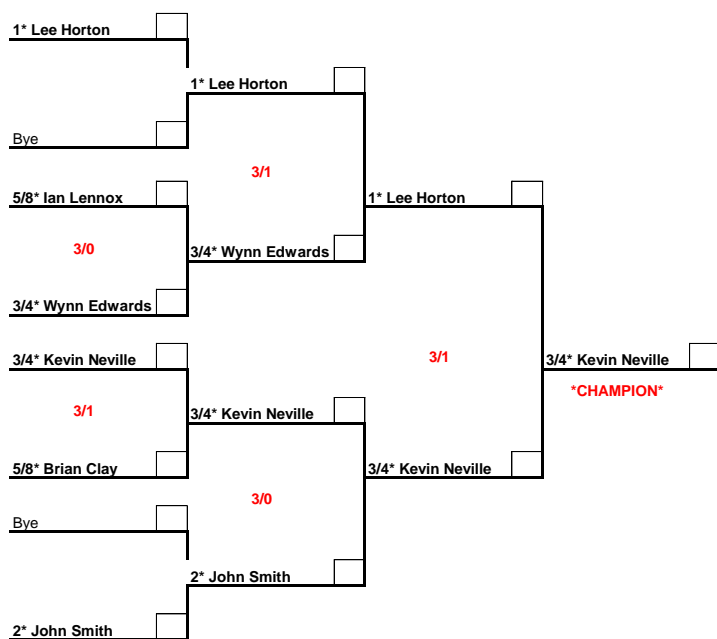

2018 ESSEX CLOSED SQUASH CHAMPIONSHIPS  HOSTED BY

19TH - 21ST JANUARY 2018 AT CLUB KINGSWOOD, BASILDON

TOTAL ENTRIES: 7

**MEN'S O50 1ST = PRIZE 2ND = PRIZE PLATE WINNER = PRIZE**

**MEN'S O50 PLATE DRAW PLATE WINNER = PRIZE**

**MEN'S O55 1ST = PRIZE 2ND = PRIZE PLATE WINNER = PRIZE**

**MEN'S O55 PLATE DRAW PLATE WINNER = PRIZE**

# 2018 ESSEX CLOSED SQUASH CHAMPIONSHIPS HOSTED BY

19TH - 21ST JANUARY 2018 AT CLUB KINGSWOOD, BASILDON

TOTAL ENTRIES: 6

## MEN'S O60 1ST = PRIZE 2ND = PRIZE PLATE WINNER = PRIZE