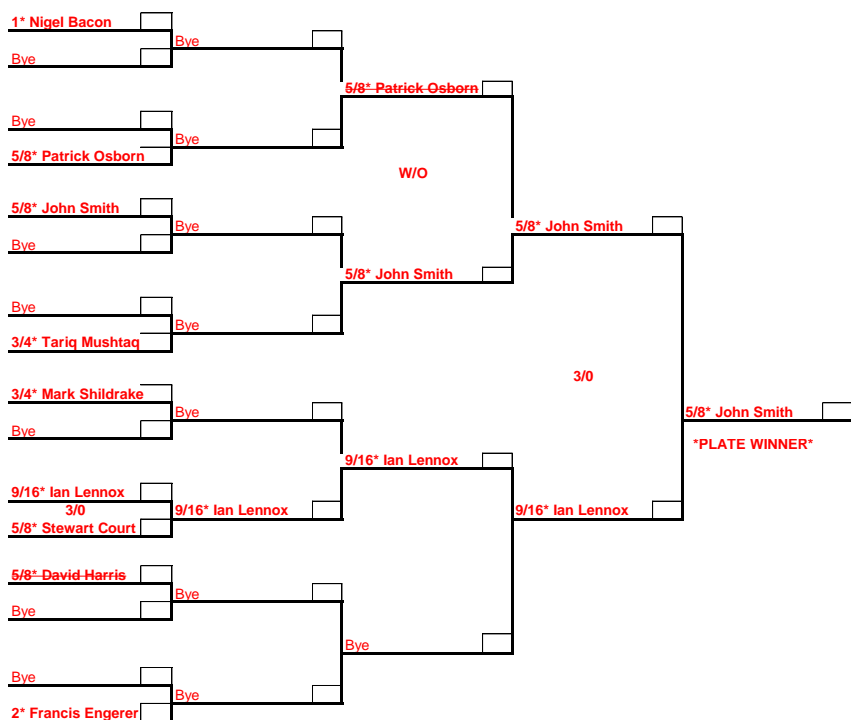

2018 ESSEX CLOSED SQUASH CHAMPIONSHIP

19TH - 21ST JANUARY 2018 AT CLUB KINGSWOOD, BASILDON

TOTAL ENTRIES: 19

MEN'S O35 1ST = PRIZE 2ND = PRIZE PLATE WINNER = PRIZE

MEN'S O35 PLATE DRAW PLATE WINNER = PRIZE

2018 ESSEX CLOSED SQUASH CHAMPIONSHIPS  HOSTED BY

19TH - 21ST JANUARY 2018 AT CLUB KINGSWOOD, BASILDON

TOTAL ENTRIES: 7

**MEN'S O50 1ST = PRIZE 2ND = PRIZE PLATE WINNER = PRIZE**

**MEN'S O50 PLATE DRAW PLATE WINNER = PRIZE**

**MEN'S O55 1ST = PRIZE 2ND = PRIZE PLATE WINNER = PRIZE**

**MEN'S O55 PLATE DRAW PLATE WINNER = PRIZE**

# 2018 ESSEX CLOSED SQUASH CHAMPIONSHIPS HOSTED BY

19TH - 21ST JANUARY 2018 AT CLUB KINGSWOOD, BASILDON

TOTAL ENTRIES: 6