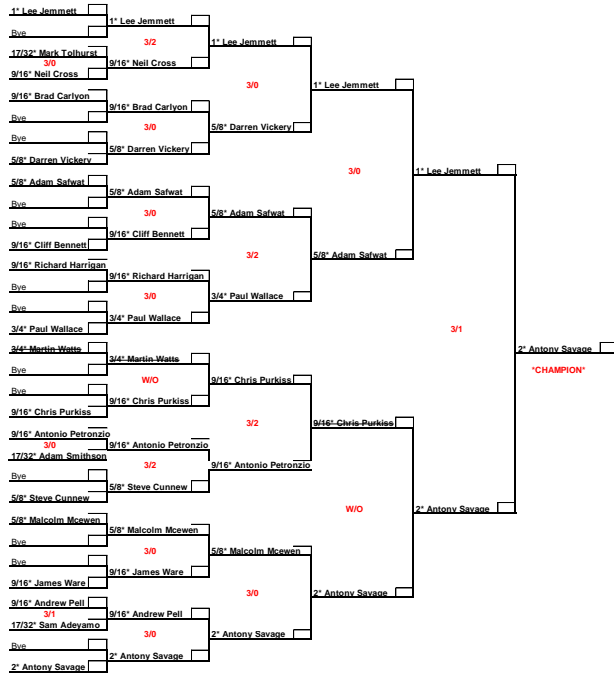

2018 ESSEX CLOSED SQUASH CHAMPIONSHIP

TOTAL ENTRIES: 19

MEN'S O35 1ST = PRIZE 2ND = PRIZE PLATE WINNER = PRIZE