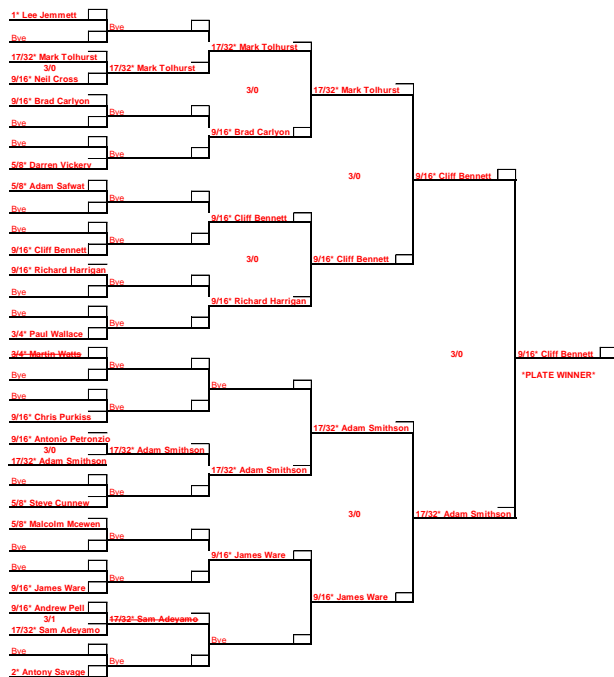

MEN'S O35 PLATE DRAW PLATE WINNER = PRIZE